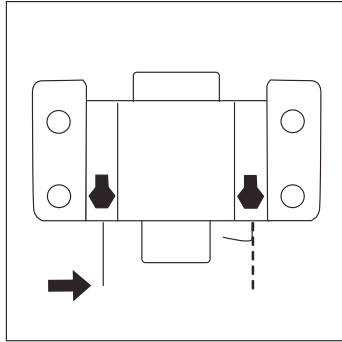

SCAPE HANDLEBAR COMPACT BAG ATTACHMENT INSTRUCTIONS

Handlebar adapter 22-26mm and 31,8mm

1.

2.

3.

4.

5.

6.