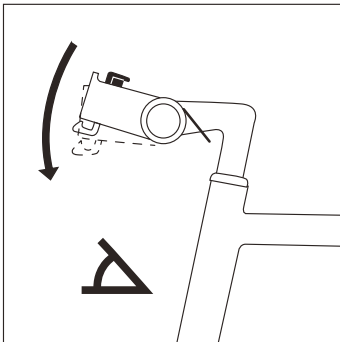

SCAPE HANDLEBAR COMPACT BAG ATTACHMENT INSTRUCTIONS

Handlebar adapter 22-26mm and 31,8mm

1.

2.

3.

4.

5.

6.

7.

8.

9.

10.

11.

12.

13.

14.

15.