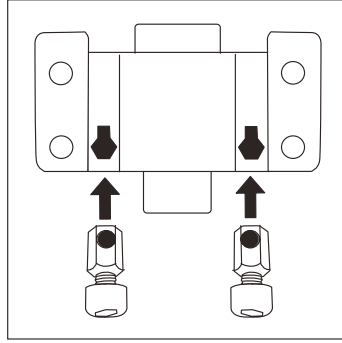

SCAPE HANDLEBAR COMPACT BAG ATTACHMENT INSTRUCTIONS

Handlebar adapter 22-26mm and 31,8mm

1.

2.

3.

4.

5.

6.