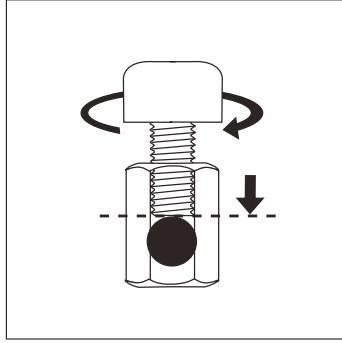

SCAPE HANDLEBAR COMPACT BAG ATTACHMENT INSTRUCTIONS

Handlebar adapter 22-26mm and 31,8mm

1.

2.

3.

4.

5.

6.