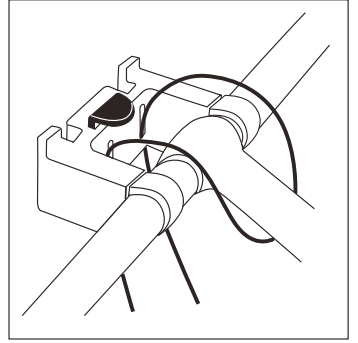

SCAPE HANDLEBAR COMPACT BAG ATTACHMENT INSTRUCTIONS

Handlebar adapter 22-26mm and 31,8mm

1.

2.

3.

4.

5.

6.