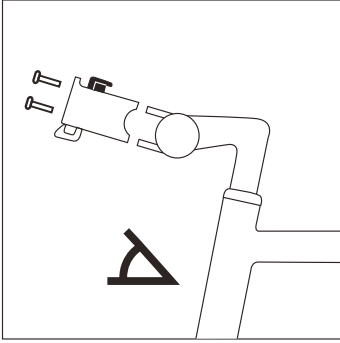

SCAPE HANDLEBAR COMPACT BAG ATTACHMENT INSTRUCTIONS

Handlebar adapter 22-26mm and 31,8mm

1.

2.

3.

4.

5.

6.