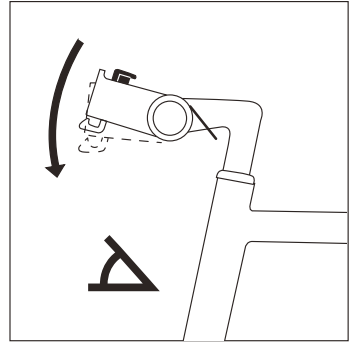

SCAPE HANDLEBAR COMPACT BAG ATTACHMENT INSTRUCTIONS

Handlebar adapter 22-26mm and 31,8mm

1.

2.

3.

4.

5.

6.

7.

8.

9.

10.

11.

12.

13.

14.

15.