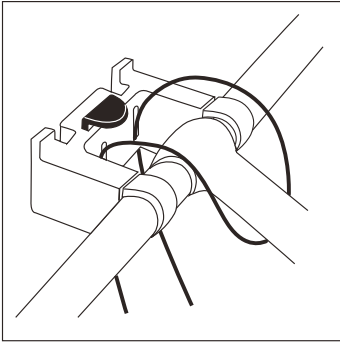

SCAPE HANDLEBAR COMPACT BAG ATTACHMENT INSTRUCTIONS

Handlebar adapter 22-26mm and 31,8mm

1.

2.

3.

4.

5.

6.