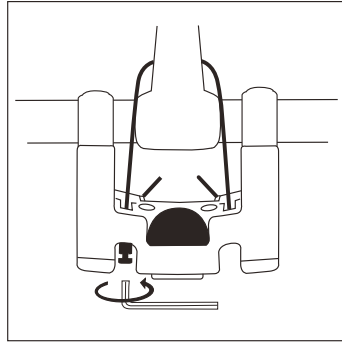

SCAPE HANDLEBAR COMPACT BAG ATTACHMENT INSTRUCTIONS

Handlebar adapter 22-26mm and 31,8mm

1.

2.

3.

4.

5.

6.

7.

8.

9.

10.

11.

12.

13.

14.

15.