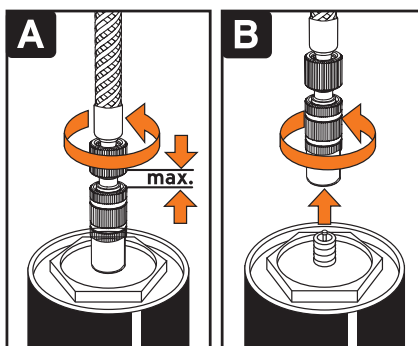

Auto Schrader

Anschließen

Abschrauben

EN. SAM

Portable suspension pump. High pressure etal flex hose. 2-stage valve connection for schrader avoids pressure loss. Precision gauge.