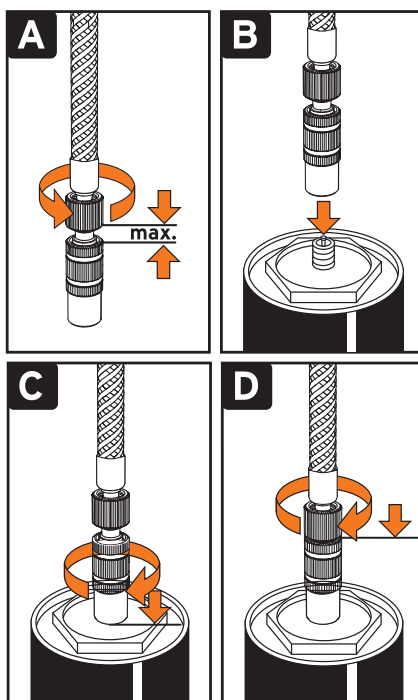

Auto Schrader

Anschließen

Abschrauben

EN. SAM

Portable suspension pump. High pressure etal flex hose. 2-stage valve connection for schrader avoids pressure loss. Precision gauge.